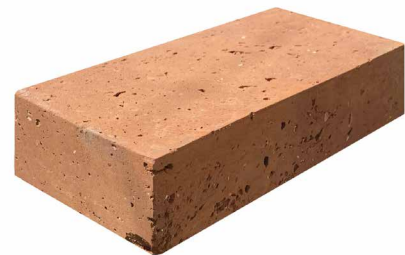

COLOUR RANGE*

Red

*Colours are an indication only. Always sight physical product colour samples before purchase.