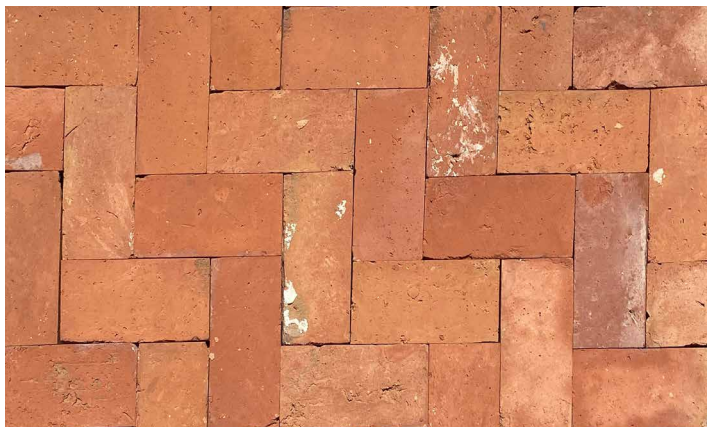

COLOUR RANGE*

Red

*Colours are an indication only. Always sight physical product colour samples before purchase.

www.australianpaving.com.au

australianpavingcentre

UNIFORM APPEARANCE

V1

SLIGHT APPEARANCE

V2

MODERATE APPEARANCE

V3

SUBSTANTIAL APPEARANCE

V4