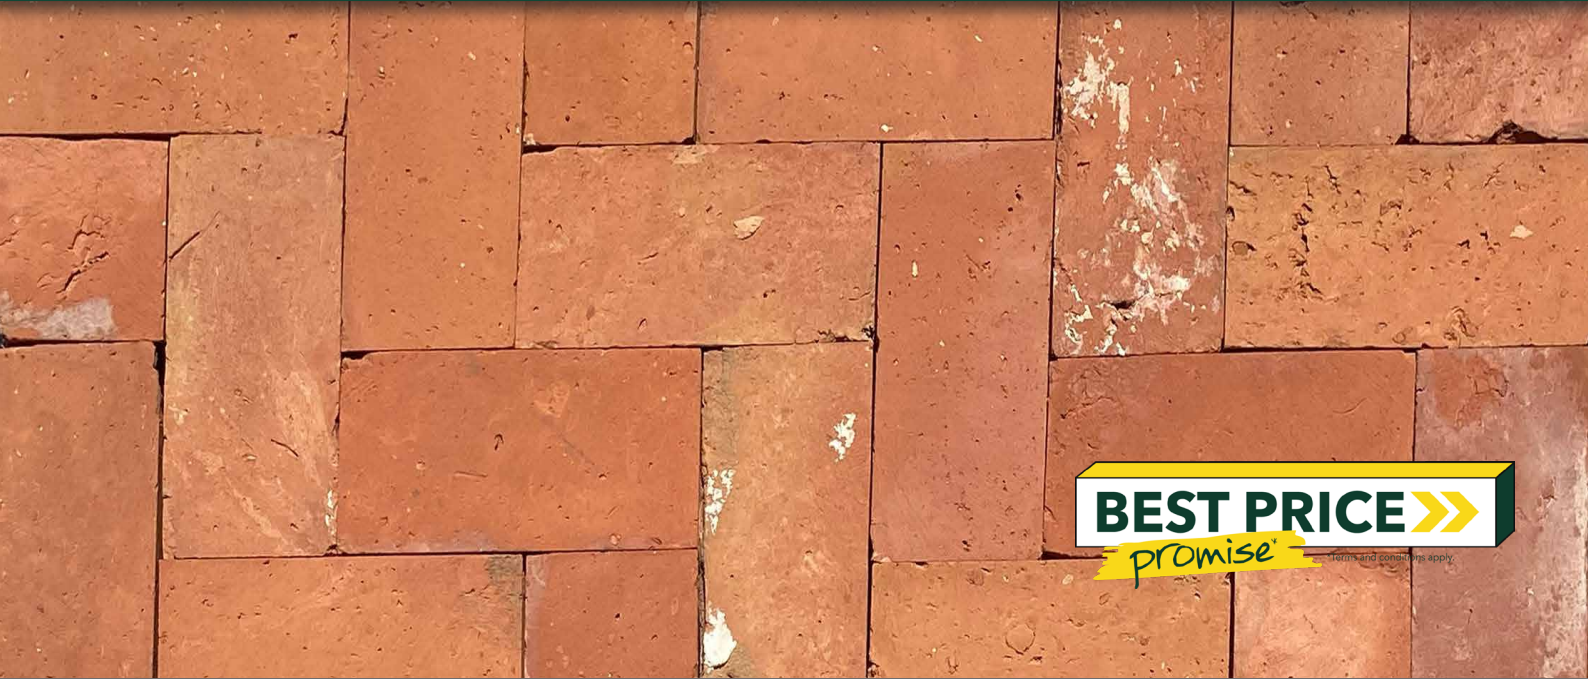

# POLISHED OLD RED BRICK PAVER

Concrete Pavers • Stone Pavers • Tiles • Garden Walls & Edging  
Retaining Walls • Concrete Sleepers • Concrete Blocks • Wall Cladding

# POLISHED OLD RED BRICK PAVER

**BEST PRICE** >>>  
*promise* Terms and conditions apply.

## FEATURES

- Recycled red clay brick paver
- Polished finish
- Sustainable option
- Free samples available