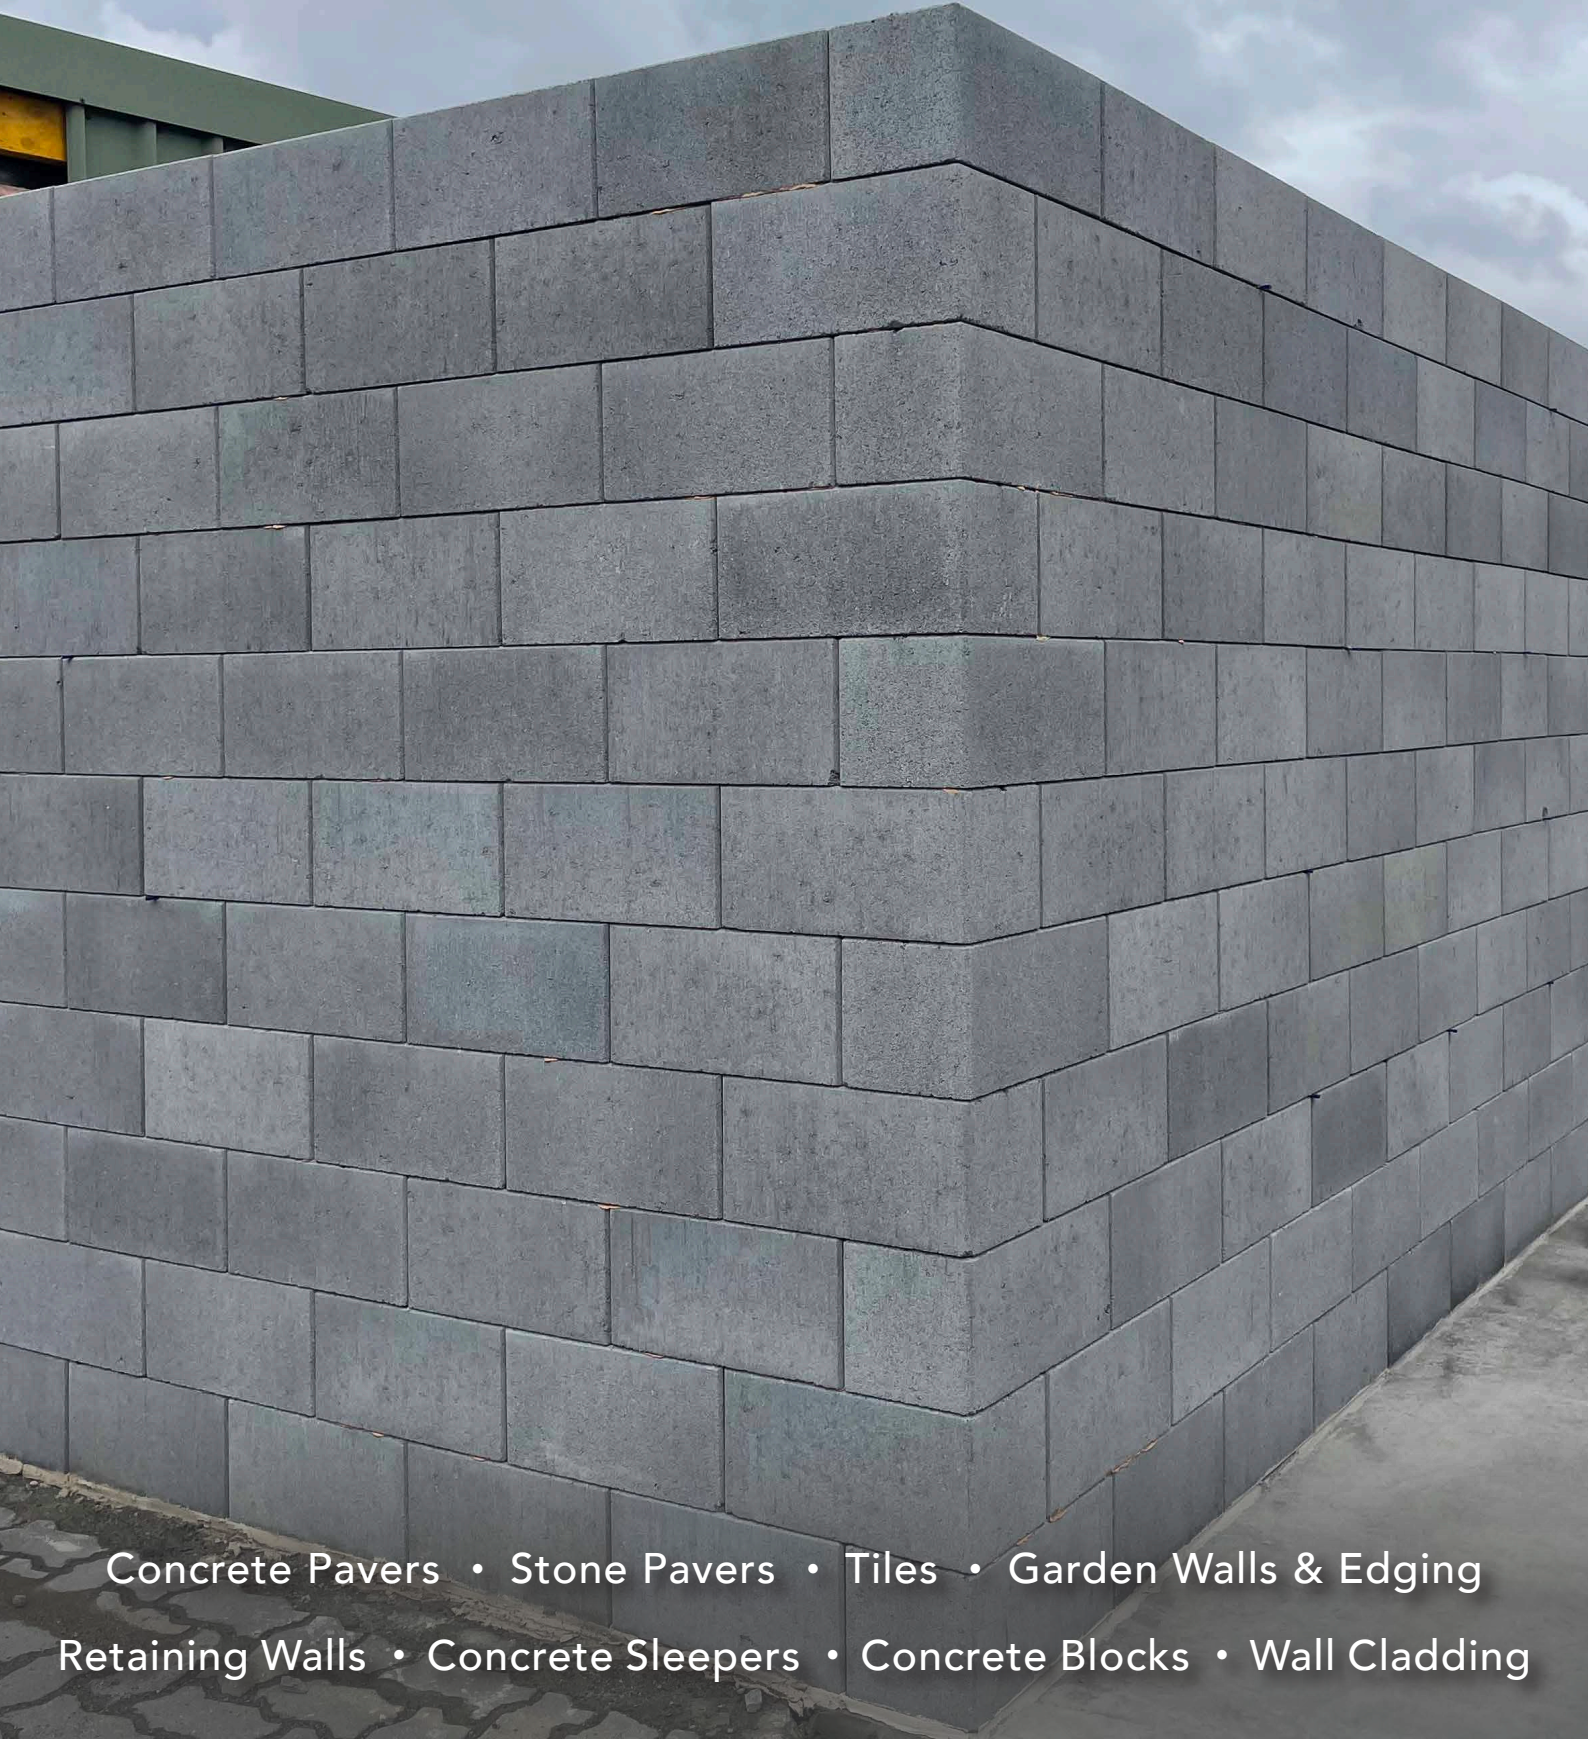

# GREY EASY LOCK BLOCK

Concrete Pavers • Stone Pavers • Tiles • Garden Walls & Edging  
Retaining Walls • Concrete Sleepers • Concrete Blocks • Wall Cladding

# GREY EASY LOCK BLOCK

**BEST PRICE** >>>  
*promise* terms and conditions apply.

## FEATURES

- Great for DIY
- Self locating lugs like Lego blocks
- Lightweight
- Sustainable concrete block option
- Build unreinforced walls up to 800mm or higher with engineered design