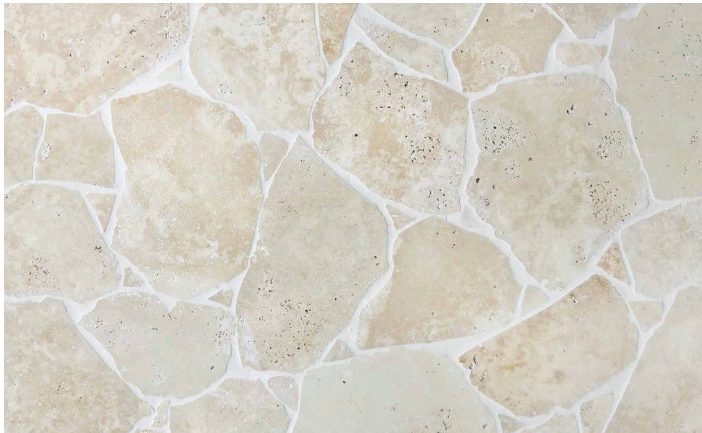

COLOUR RANGE*

Classic